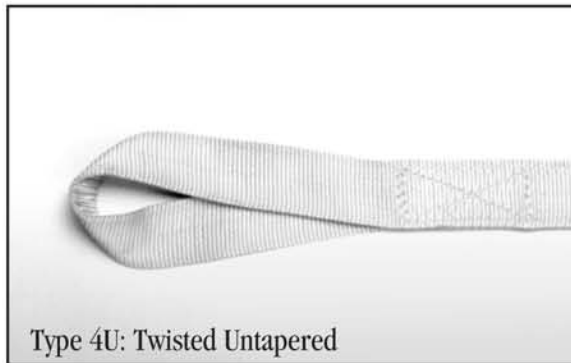

Specialty Information

Type 3: Flat Tapered

Type 3U: Flat Untapered

Type 4 Standard: Twisted Tapered

Type 4U: Twisted Untapered

Attached Bridle Eyes

Type BA: Breakaway Boatsling

AMERICAN SAFETY LINE

Olympic Synthetic Products also offers a full line of fall arrest products. For more information or a full color brochure of our American Safety Line, please call 1-800-437-5464 or email us at olysyn@aol.com