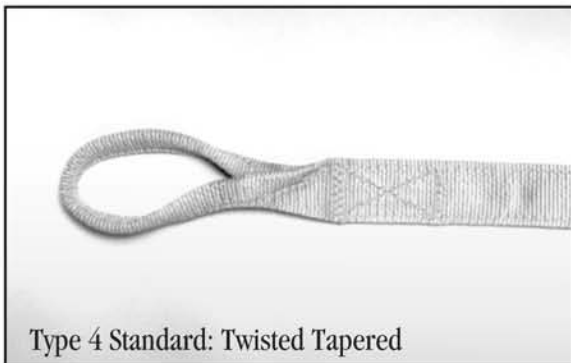

Specialty Information

Type 3: Flat Tapered

Type 3U: Flat Untapered

Type 4 Standard: Twisted Tapered

Type 4U: Twisted Untapered

Attached Bridle Eyes

Type BA: Breakaway Boatsling

AMERICAN SAFETY LINE