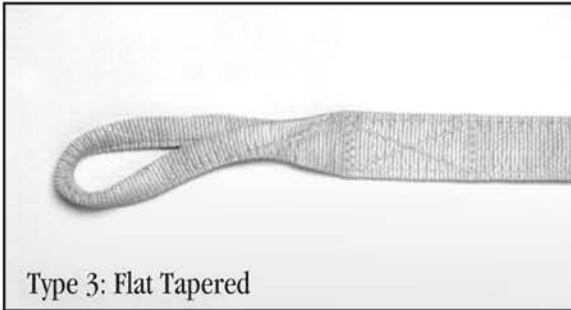

Specialty Information

Type 3: Flat Tapered

Type 3U: Flat Untapered

Type 4 Standard: Twisted Tapered

Type 4U: Twisted Untapered

Attached Bridle Eyes

Type BA: Breakaway Boatsling

AMERICAN SAFETY LINE

Olympic Synthetic Products also offers a full line of fall arrest products. For more information or a full color brochure of our American Safety Line, please call 1-800-437-5464 or email us at olysyn@aol.com