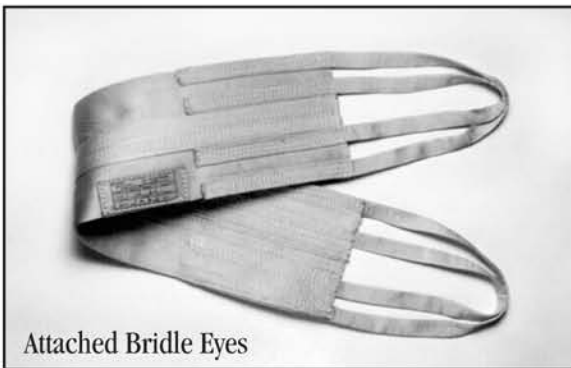

Specialty Information

Type 3: Flat Tapered

Type 3U: Flat Untapered

Type 4 Standard: Twisted Tapered

Type 4U: Twisted Untapered

Attached Bridle Eyes

Type BA: Breakaway Boatsling

AMERICAN SAFETY LINE

Olympic Synthetic Products also offers a full line of fall arrest products. For more information or a full color brochure of our American Safety Line, please call 1-800-437-5464 or email us at olysyn@aol.com