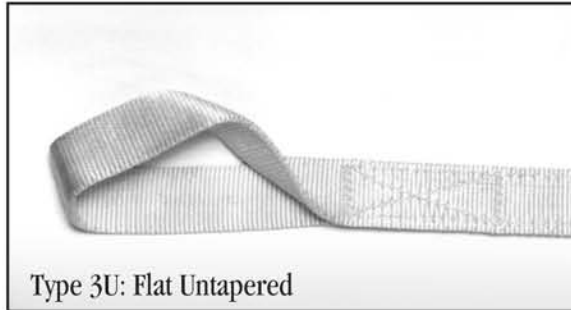

Specialty Information

Type 3: Flat Tapered

Type 3U: Flat Untapered

Type 4 Standard: Twisted Tapered

Type 4U: Twisted Untapered

Attached Bridle Eyes

Type BA: Breakaway Boatsling

AMERICAN SAFETY LINE